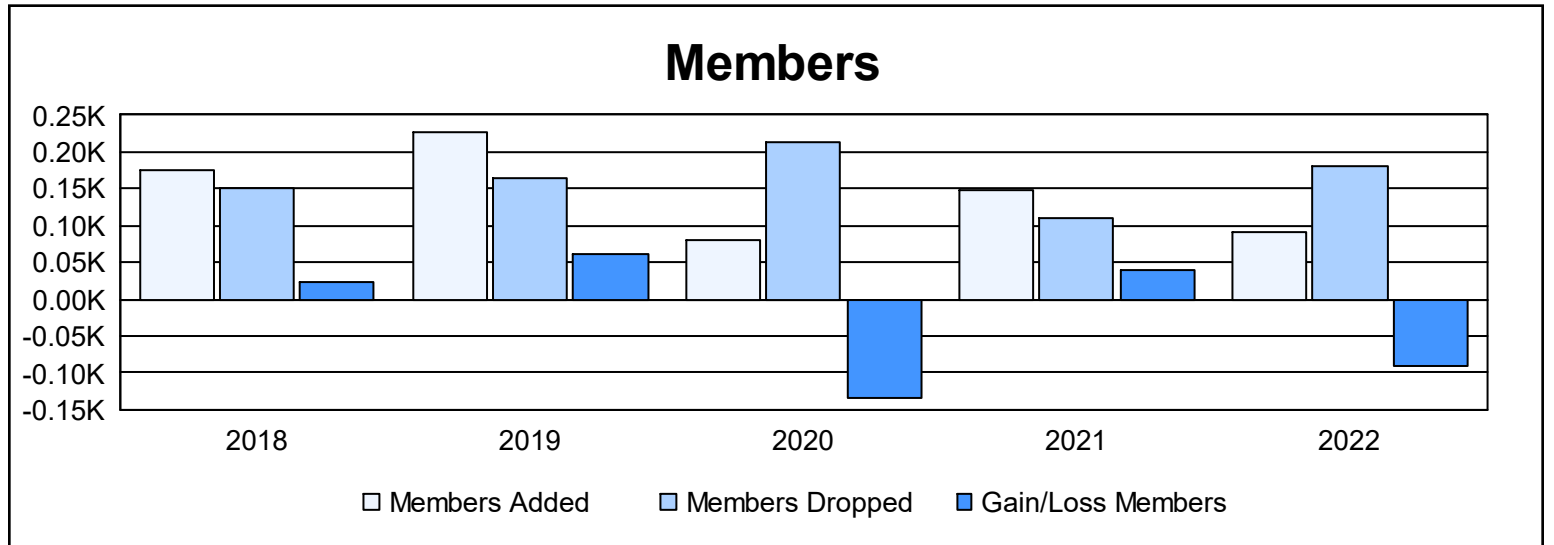

Year	New Clubs	Dropped Clubs	Gain/ Loss Clubs	New Members	Charter Members	Reinstate Members	Transfer Members	Total Member Added	Total Members Dropped	Gain/ Loss Members
2017-2018	1	2	-1	133	24	13	4	174	150	24
2018-2019	3	1	2	84	121	8	13	226	165	61
2019-2020	0	2	-2	71	2	3	3	79	213	-134
2020-2021	3	1	2	69	76	3	1	149	110	39
2021-2022	0	3	-3	68	8	2	12	90	181	-91
<b>Average</b>	<b>1</b>	<b>2</b>	<b>0</b>	<b>85</b>	<b>46</b>	<b>6</b>	<b>7</b>	<b>144</b>	<b>164</b>	<b>-20</b>

### Membership Composition June 2022 Cumulative