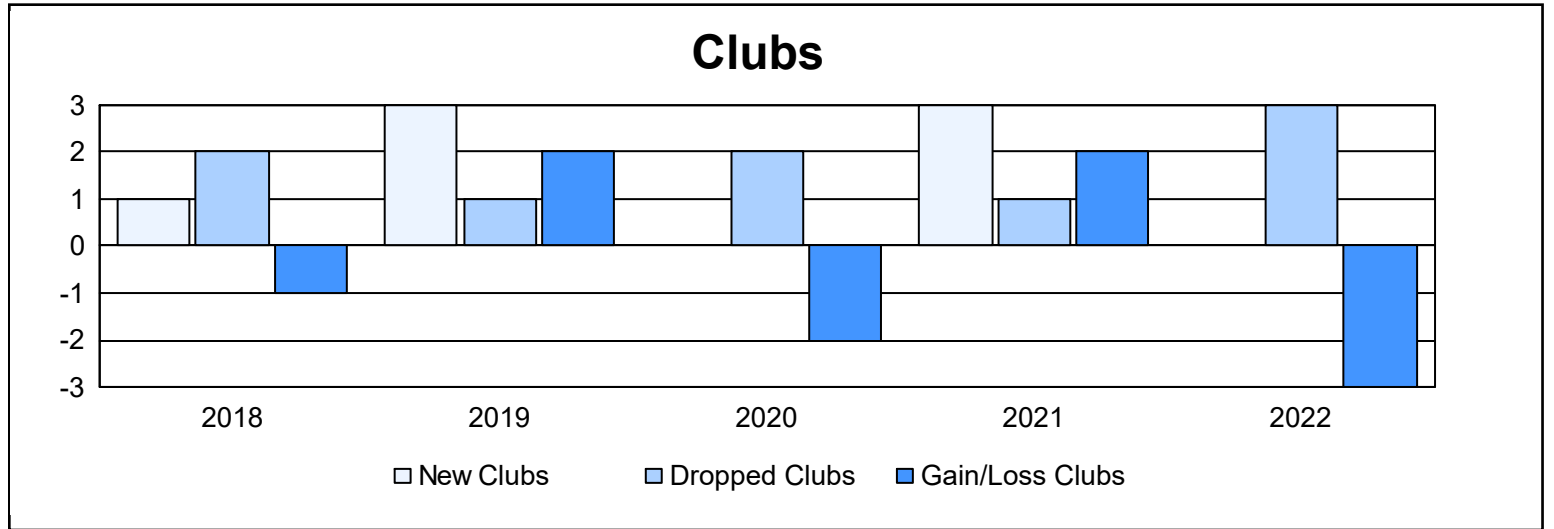

Year	New Clubs	Dropped Clubs	Gain/ Loss Clubs	New Members	Charter Members	Reinstate Members	Transfer Members	Total Member Added	Total Members Dropped	Gain/ Loss Members
2017-2018	1	2	-1	133	24	13	4	174	150	24
2018-2019	3	1	2	84	121	8	13	226	165	61
2019-2020	0	2	-2	71	2	3	3	79	213	-134
2020-2021	3	1	2	69	76	3	1	149	110	39
2021-2022	0	3	-3	68	8	2	12	90	181	-91
<b>Average</b>	<b>1</b>	<b>2</b>	<b>0</b>	<b>85</b>	<b>46</b>	<b>6</b>	<b>7</b>	<b>144</b>	<b>164</b>	<b>-20</b>

### Membership Composition June 2022 Cumulative