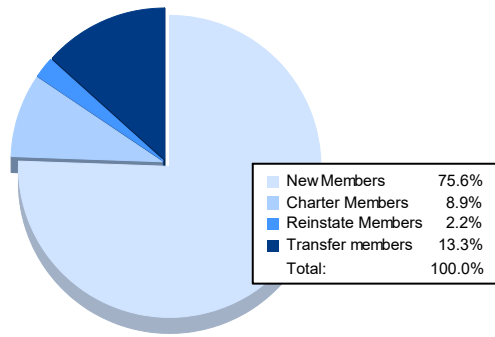

Year	New Clubs	Dropped Clubs	Gain/ Loss Clubs	New Members	Charter Members	Reinstate Members	Transfer Members	Total Member Added	Total Members Dropped	Gain/ Loss Members
2017-2018	1	2	-1	133	24	13	4	174	150	24
2018-2019	3	1	2	84	121	8	13	226	165	61
2019-2020	0	2	-2	71	2	3	3	79	213	-134
2020-2021	3	1	2	69	76	3	1	149	110	39
2021-2022	0	3	-3	68	8	2	12	90	181	-91
<b>Average</b>	<b>1</b>	<b>2</b>	<b>0</b>	<b>85</b>	<b>46</b>	<b>6</b>	<b>7</b>	<b>144</b>	<b>164</b>	<b>-20</b>

### Membership Composition June 2022 Cumulative